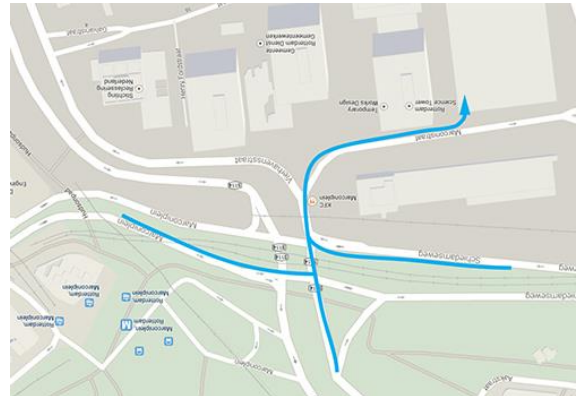

Rotterdam Science Tower  
Marconistraat 16  
3029 AK Rotterdam

**Visits can only be made on appointment.**

Dear Visitor,

The art is located on the 14<sup>th</sup> floor of the Rotterdam Science Tower.

*There are two separate entrances to the garage.*

**Coming from The Hague**

- Take the A13 in the direction of Delft/Rotterdam.
- Follow the A20 direction, Ring Rotterdam (West)/Centrum/Europoort/Hoek v Holland)
- Take exit 12 – Delfshaven.
- Go right onto Giessenplein/S114 (Tjalklaan).
- Follow the Tjalklaan until the end, go straight over the intersection with the traffic lights and tram rails.
- Just after the intersection, take the small exit to the right, the Marconi Towers will now be to your left.
- The parking garage is located directly after the third tower on your left. The sign above the parking garage entrance reads: Europoint Science Tower.

**Coming from Utrecht**

- Take the A20 in the direction of Rotterdam and take exit 12 – Delfshaven.
- Go right onto Giessenplein/S114 (Tjalklaan).
- Follow the Tjalklaan until the end, go straight over the intersection with the traffic lights and tram rails.
- Just after the intersection, take the small exit to the right, the Marconi Towers will now be to your left.
- The parking garage is located directly after the third tower on your left. The sign above the parking garage entrance reads: Europoint Science Tower.

**Coming from Breda**

- Take the A16 in the direction of Utrecht/Rotterdam.
- Follow Ring Rotterdam in the direction of Den Haag/Hoek van Holland (A20).
- Take exit 12 – Delfshaven.
- Go right onto Giessenplein/S114 (Tjalklaan).
- Follow the Tjalklaan until the end, go straight over the intersection with the traffic lights and tram rails.
- Just after the intersection, take the small exit to the right, the Marconi Towers will now be to your left.
- The parking garage is located directly after the third tower on your left. The sign above the parking garage entrance reads: Europoint Science Tower.