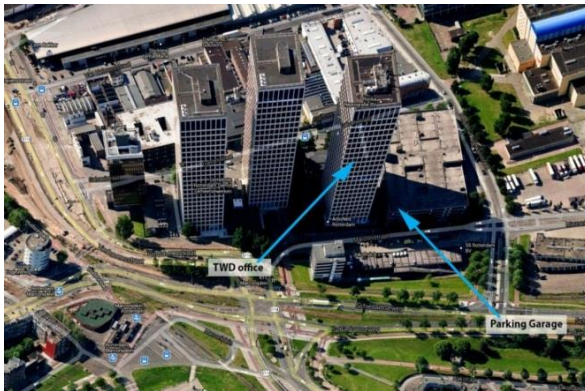

Rotterdam Science Tower  
Marconistraat 16  
3029 AK Rotterdam

**Visits can only be made on appointment.**

Dear Visitor,

The art is located on the 14<sup>th</sup> floor of the Rotterdam Science Tower.

*There are two separate entrances to the garage.*

**Coming from The Hague**

- Take the A13 in the direction of Delft/Rotterdam.
- Follow the A20 direction, Ring Rotterdam (West)/Centrum/Europoort/Hoek v Holland)
- Take exit 12 – Delfshaven.
- Go right onto Giessenplein/S114 (Tjalklaan).
- Follow the Tjalklaan until the end, go straight over the intersection with the traffic lights and tram rails.
- Just after the intersection, take the small exit to the right, the Marconi Towers will now be to your left.
- The parking garage is located directly after the third tower on your left. The sign above the parking garage entrance reads: Europoint Science Tower.

**Coming from Utrecht**

- Take the A20 in the direction of Rotterdam and take exit 12 – Delfshaven.
- Go right onto Giessenplein/S114 (Tjalklaan).
- Follow the Tjalklaan until the end, go straight over the intersection with the traffic lights and tram rails.
- Just after the intersection, take the small exit to the right, the Marconi Towers will now be to your left.
- The parking garage is located directly after the third tower on your left. The sign above the parking garage entrance reads: Europoint Science Tower.

**Coming from Breda**

- Take the A16 in the direction of Utrecht/Rotterdam.
- Follow Ring Rotterdam in the direction of Den Haag/Hoek van Holland (A20).
- Take exit 12 – Delfshaven.
- Go right onto Giessenplein/S114 (Tjalklaan).
- Follow the Tjalklaan until the end, go straight over the intersection with the traffic lights and tram rails.
- Just after the intersection, take the small exit to the right, the Marconi Towers will now be to your left.
- The parking garage is located directly after the third tower on your left. The sign above the parking garage entrance reads: Europoint Science Tower.